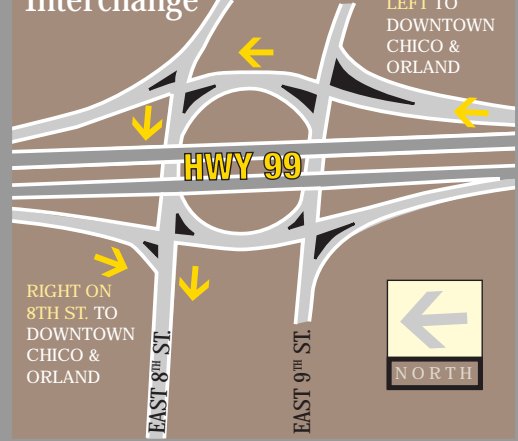

## If You're Traveling From Sacramento

- Head NORTH on I-5
- Take Hwy 99/70 toward YUBA CITY/MARYSVILLE
- Take Hwy 99 toward YUBA CITY/CHICO
- Take the off ramp Hwy 32 CHESTER/ORLAND exit
- Take Left on 8th Street/Hwy 32
- Take a Right on Salem Street
- Take a Right on 4th Street
- Hotel Diamond will be on your left side

### Highway 99/32 Interchange

From Sacramento

## If You're Traveling From San Francisco

- From San Francisco Head East on I-80
- Merge onto I-505 NORTH to WINTERS/REDDING
- I-505 merges to I-5 NORTH
- Exit Hwy 32 at ORLAND to CHICO and stay to the RIGHT
- Turn Right at the stop sign
- Turn Left at stop light and follow Hwy 32 to CHICO
- Take a Left on 2nd Street
- Take a Right on Salem Street
- Take a Left on 4th Street
- Hotel Diamond will be on your left side