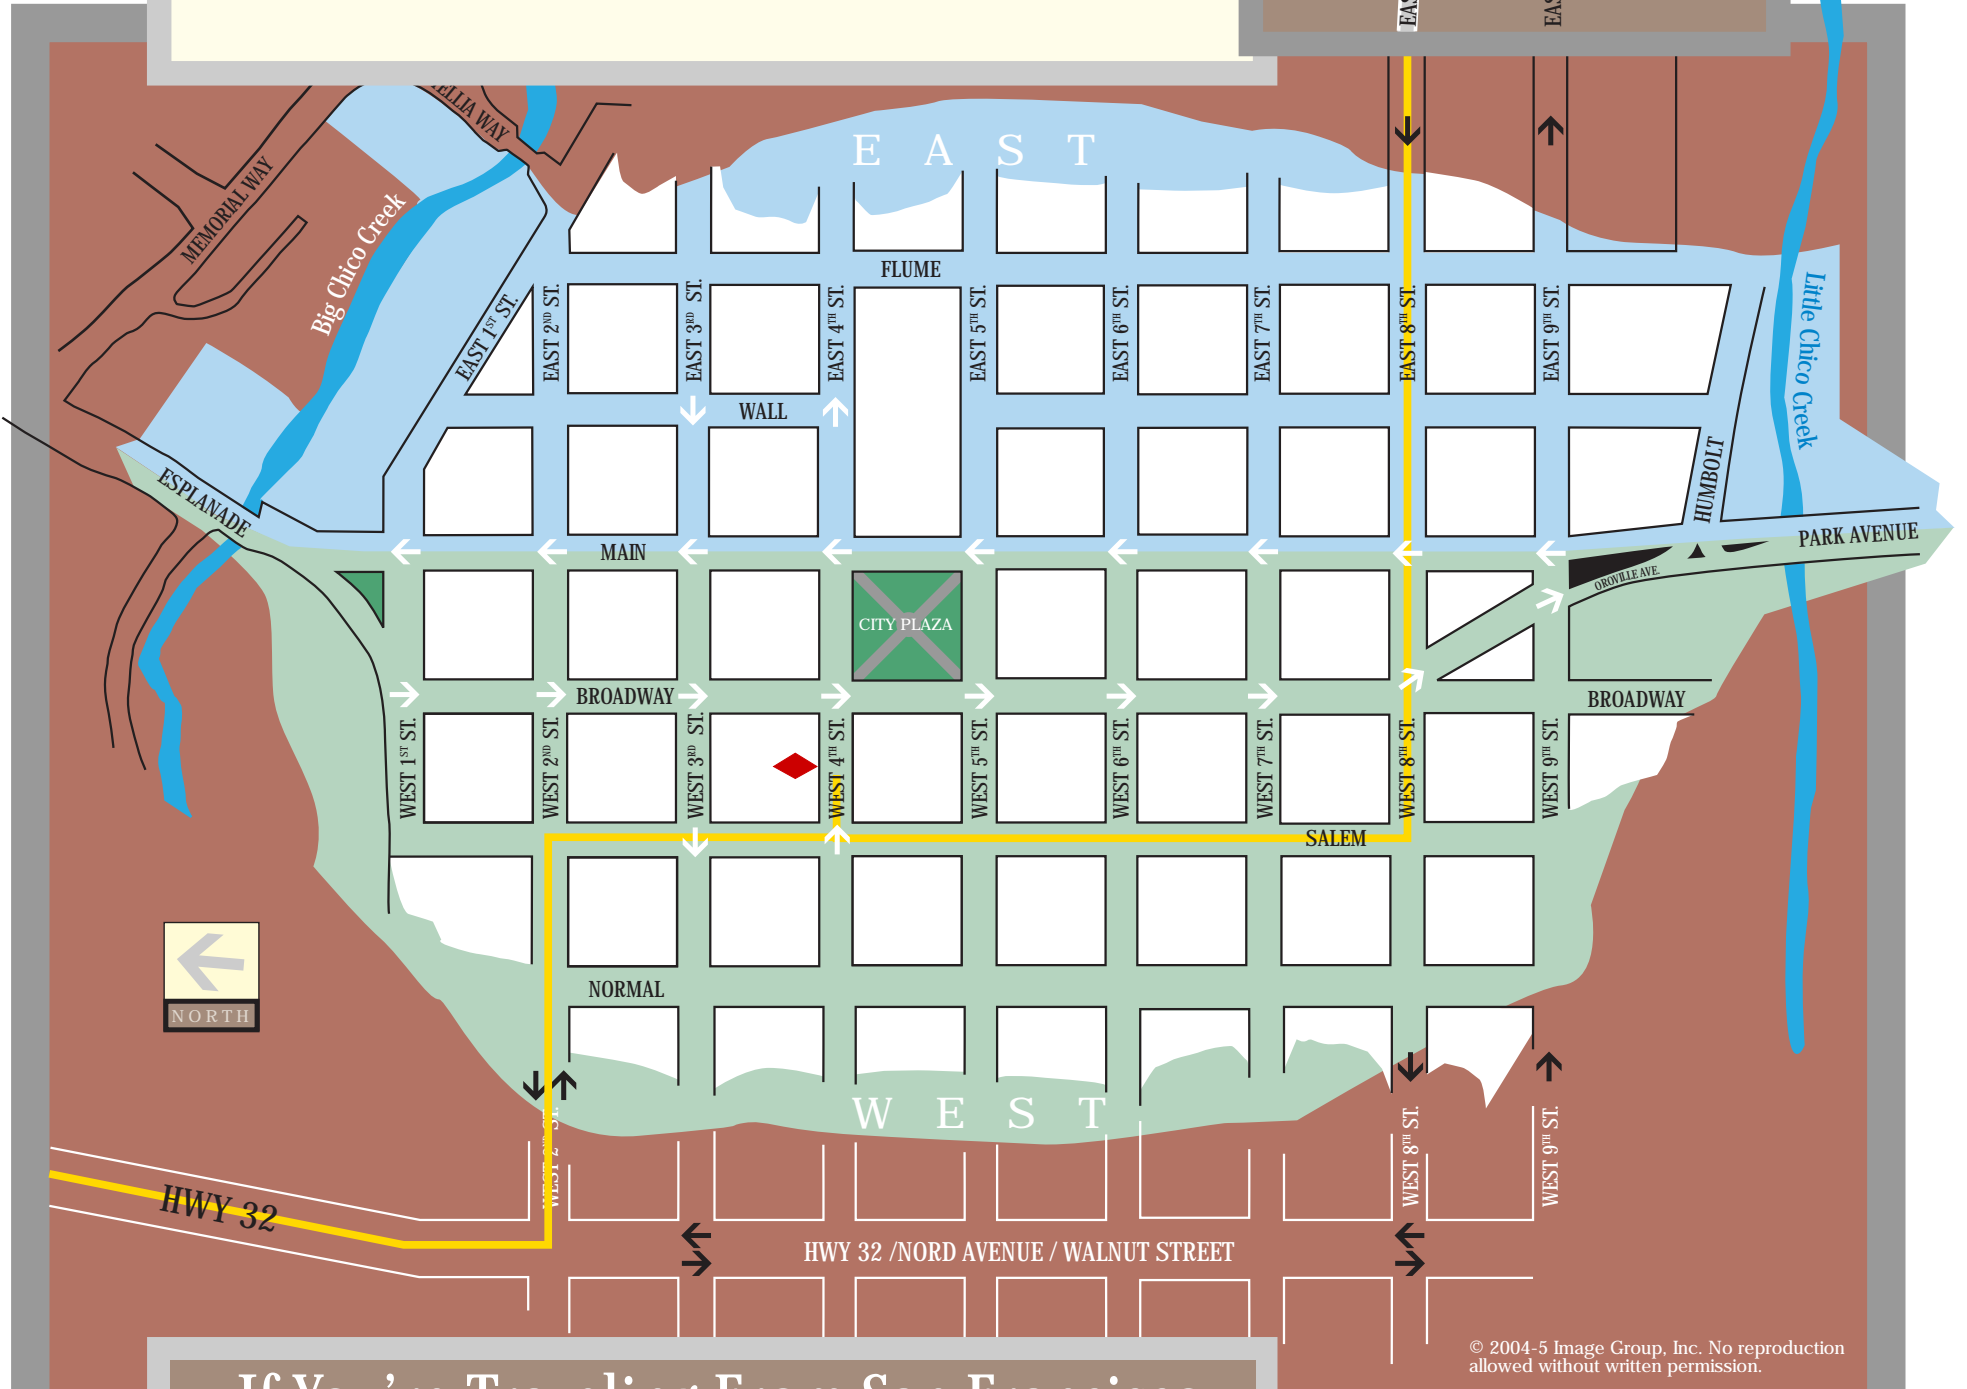

## If You're Traveling From Sacramento

- Head NORTH on I-5
- Take Hwy 99/70 toward YUBA CITY/MARYSVILLE
- Take Hwy 99 toward YUBA CITY/CHICO
- Take the off ramp Hwy 32 CHESTER/ORLAND exit
- Take Left on 8th Street/Hwy 32
- Take a Right on Salem Street
- Take a Right on 4th Street
- Hotel Diamond will be on your left side

### Highway 99/32 Interchange

From Sacramento

## If You're Traveling From San Francisco

- From San Francisco Head East on I-80
- Merge onto I-505 NORTH to WINTERS/REDDING
- I-505 merges to I-5 NORTH
- Exit Hwy 32 at ORLAND to CHICO and stay to the RIGHT
- Turn Right at the stop sign
- Turn Left at stop light and follow Hwy 32 to CHICO
- Take a Left on 2nd Street
- Take a Right on Salem Street
- Take a Left on 4th Street
- Hotel Diamond will be on your left side